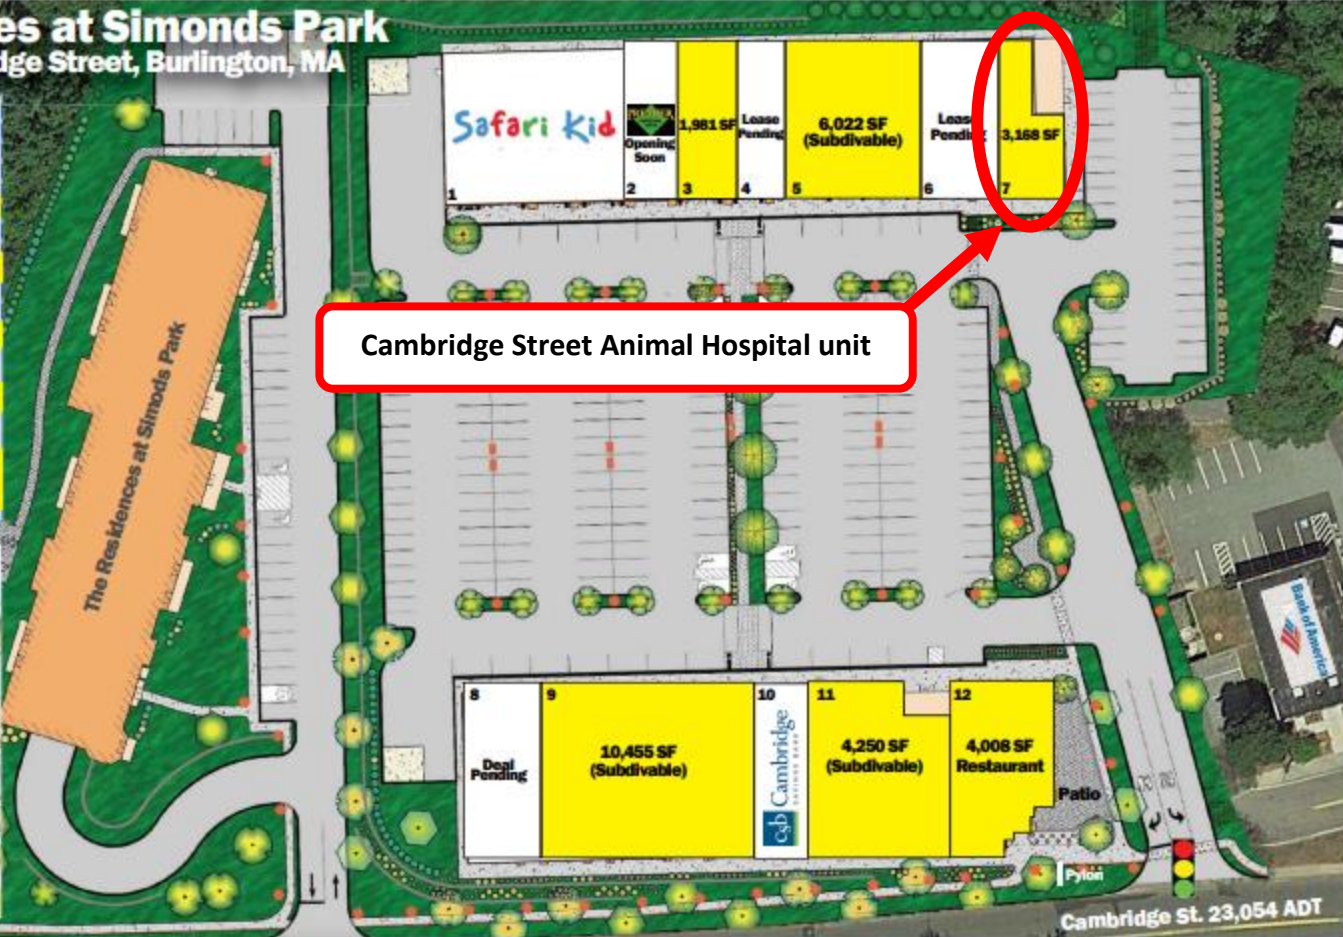

The Shoppes at Simonds Park

154-160 Cambridge Street, Burlington, MA

TENANTS

- 1 Safari Kid
- 2 Premier Martial Arts
- 3 Available
- 4 Lease Pending
- 5 Available (Subdivisible)
- 6 Lease Pending
- 7 Available
- 8 Deal Pending
- 9 Available (Subdivisible)
- 10 Cambridge Savings Bank
- 11 Available (Subdivisible)
- 12 Available